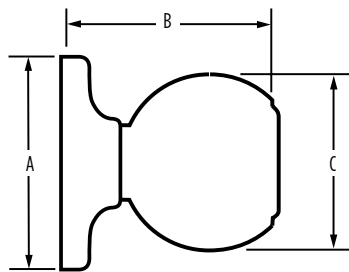

Privacy

Entry

Inactive

CBK		 20 min.	 3 Hour	Satin Nickel	Polished Chrome	Satin Chrome	Matte Black
Passage	GA101 CBK SQT	<input type="checkbox"/>	<input type="checkbox"/>	<input type="checkbox"/>	<input type="checkbox"/>	<input type="checkbox"/>	<input type="checkbox"/>
Privacy	GA331 CBK SQT	<input type="checkbox"/>	<input type="checkbox"/>	<input type="checkbox"/>	<input type="checkbox"/>	<input type="checkbox"/>	<input type="checkbox"/>
Entry	GA535 CBK SQT	<input type="checkbox"/>	<input type="checkbox"/>	<input type="checkbox"/>	<input type="checkbox"/>	<input type="checkbox"/>	<input type="checkbox"/>
Inactive	GA12 CBK SQT	<input type="checkbox"/>	<input type="checkbox"/>	<input type="checkbox"/>	<input type="checkbox"/>	<input type="checkbox"/>	<input type="checkbox"/>

SPECIFICATIONS

20 min.

3 Hour

Door Prep	Cross Bore 2-1/8" Edge Bore 1" Latch Face 1" x 2-1/4"
Backset	Adjustable to 2-3/8" or 2-3/4" UL 2-3/4" standard 2-3/8" optional
Door Thickness	1-3/8" - 1-3/4" doors standard. 2- 1/4" doors optional on GLA 101 and GLA 535 models only
Cylinder	SmartKey, KW 5-pin or WS 5-pin
Faceplates	1" x 2 1/4" Specify round corner or square corner or drive-in
Strikes	2-1/4" full lip. Specify round corner or square corner Other options including UL 2 Hole Strike available: UL 2 Hole Strike 1" x 2 1/4"
Bolt	1/2" throw. Nickel plated
Door Handing	Reversible for right or left-handed doors
ANSI/BHMA	A156.2 Grade 2
ADA	N/A
UL	*Meets 3 hour fire rating for all UL functions when fronted latches used. Meets 20 minute with Square, Radius or Drive-In used
ASTM	All Weiser product meets ASTM E 331 water penetration testing

Dimensions	A	B	C
Cambie	2 5/8"	2 13/32"	2 5/8"

WARRANTY:

Weiser™ products provide a "Lifetime Mechanical Warranty" that covers all defects in material and workmanship. For more information, please visit ca.weiserlock.com/en/warranty/.